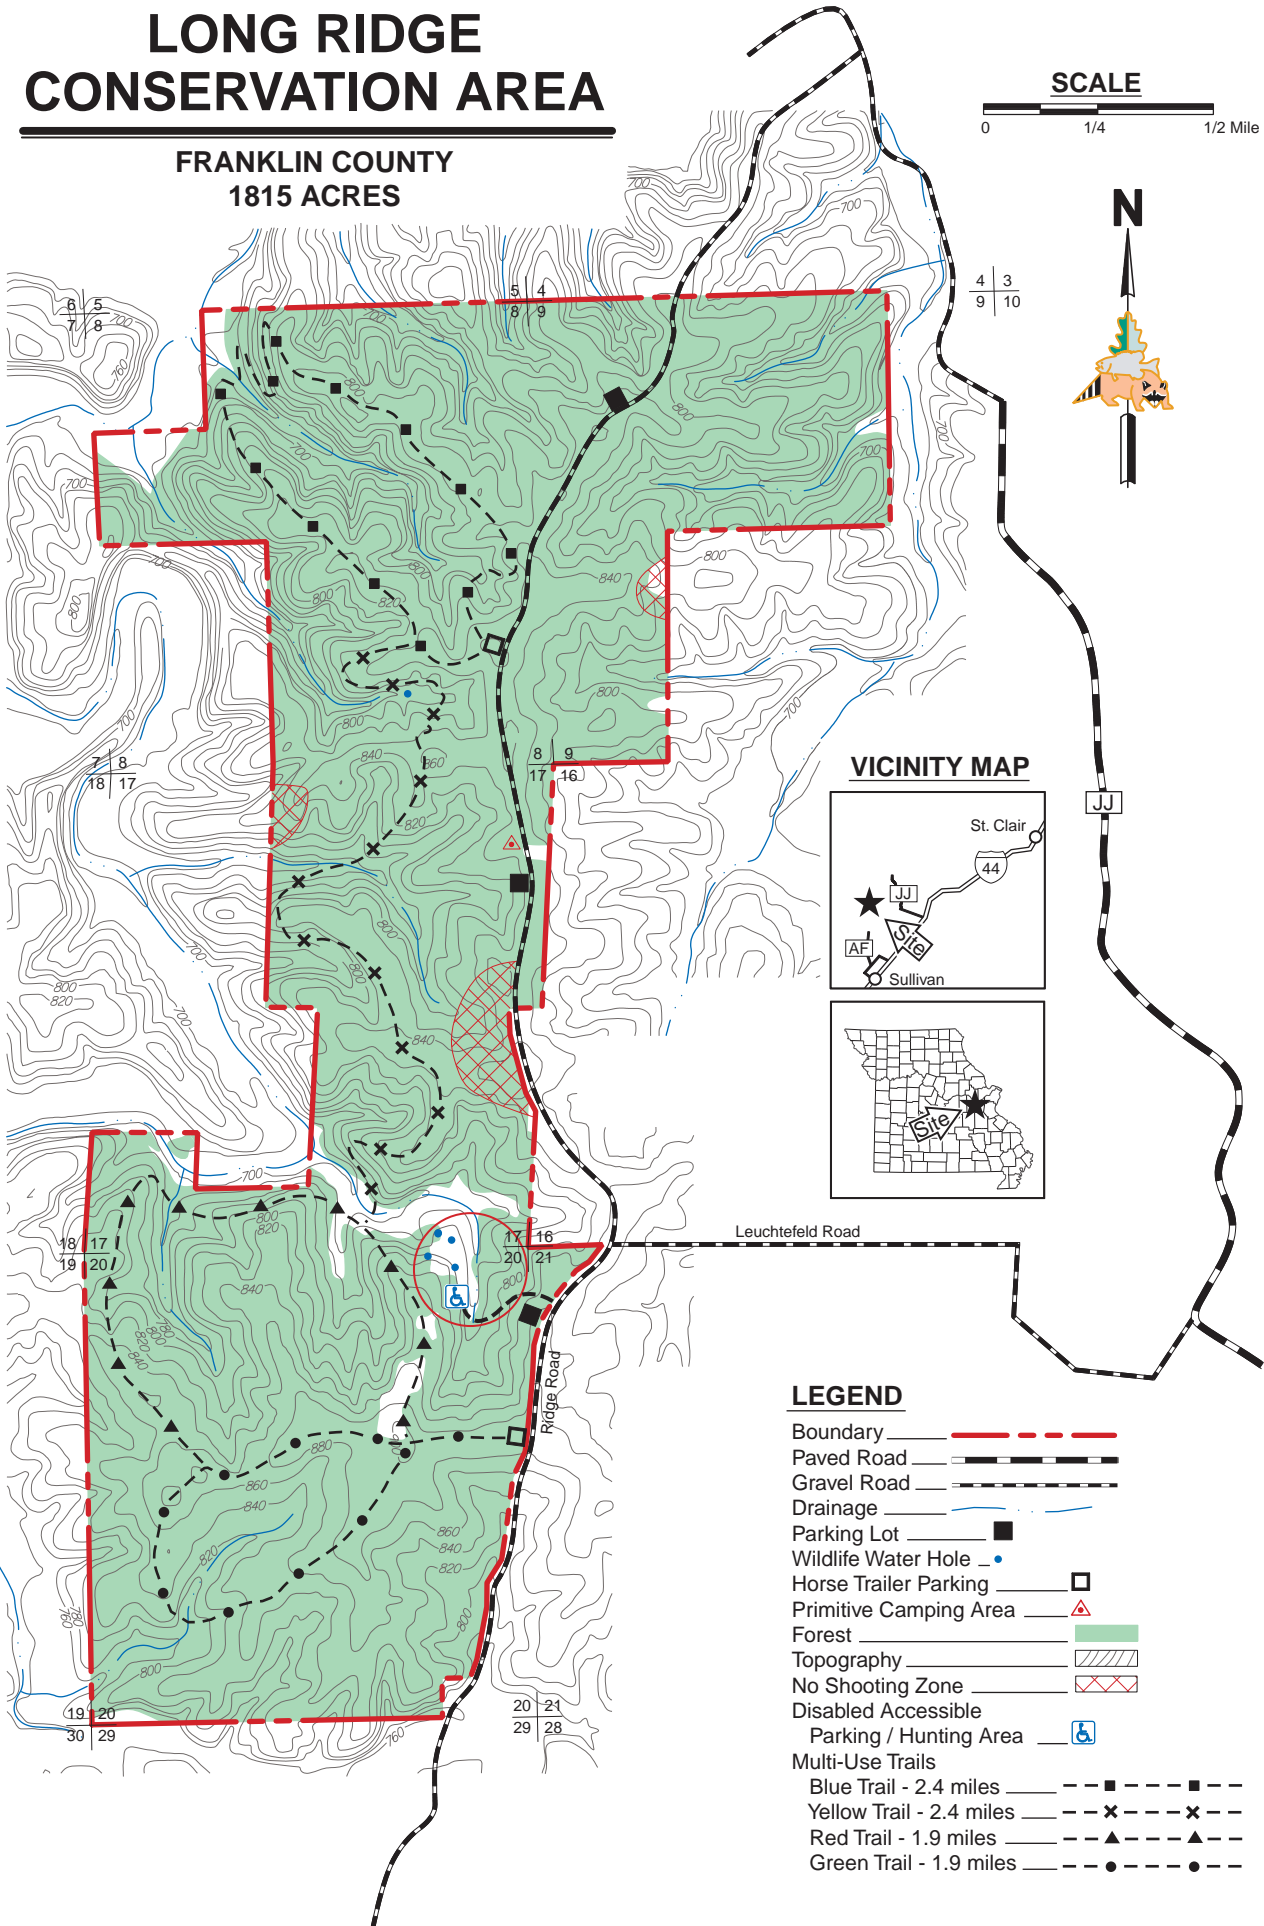

LONG RIDGE CONSERVATION AREA

FRANKLIN COUNTY
1815 ACRES

4 3
9 10

VICINITY MAP

LEGEND

- Boundary ————
- Paved Road ————
- Gravel Road ————
- Drainage ————
- Parking Lot
- Wildlife Water Hole
- Horse Trailer Parking
- Primitive Camping Area
- Forest
- Topography
- No Shooting Zone
- Disabled Accessible Parking / Hunting Area
- Multi-Use Trails
 - Blue Trail - 2.4 miles ————
 - Yellow Trail - 2.4 miles ————
 - Red Trail - 1.9 miles ————
 - Green Trail - 1.9 miles ————