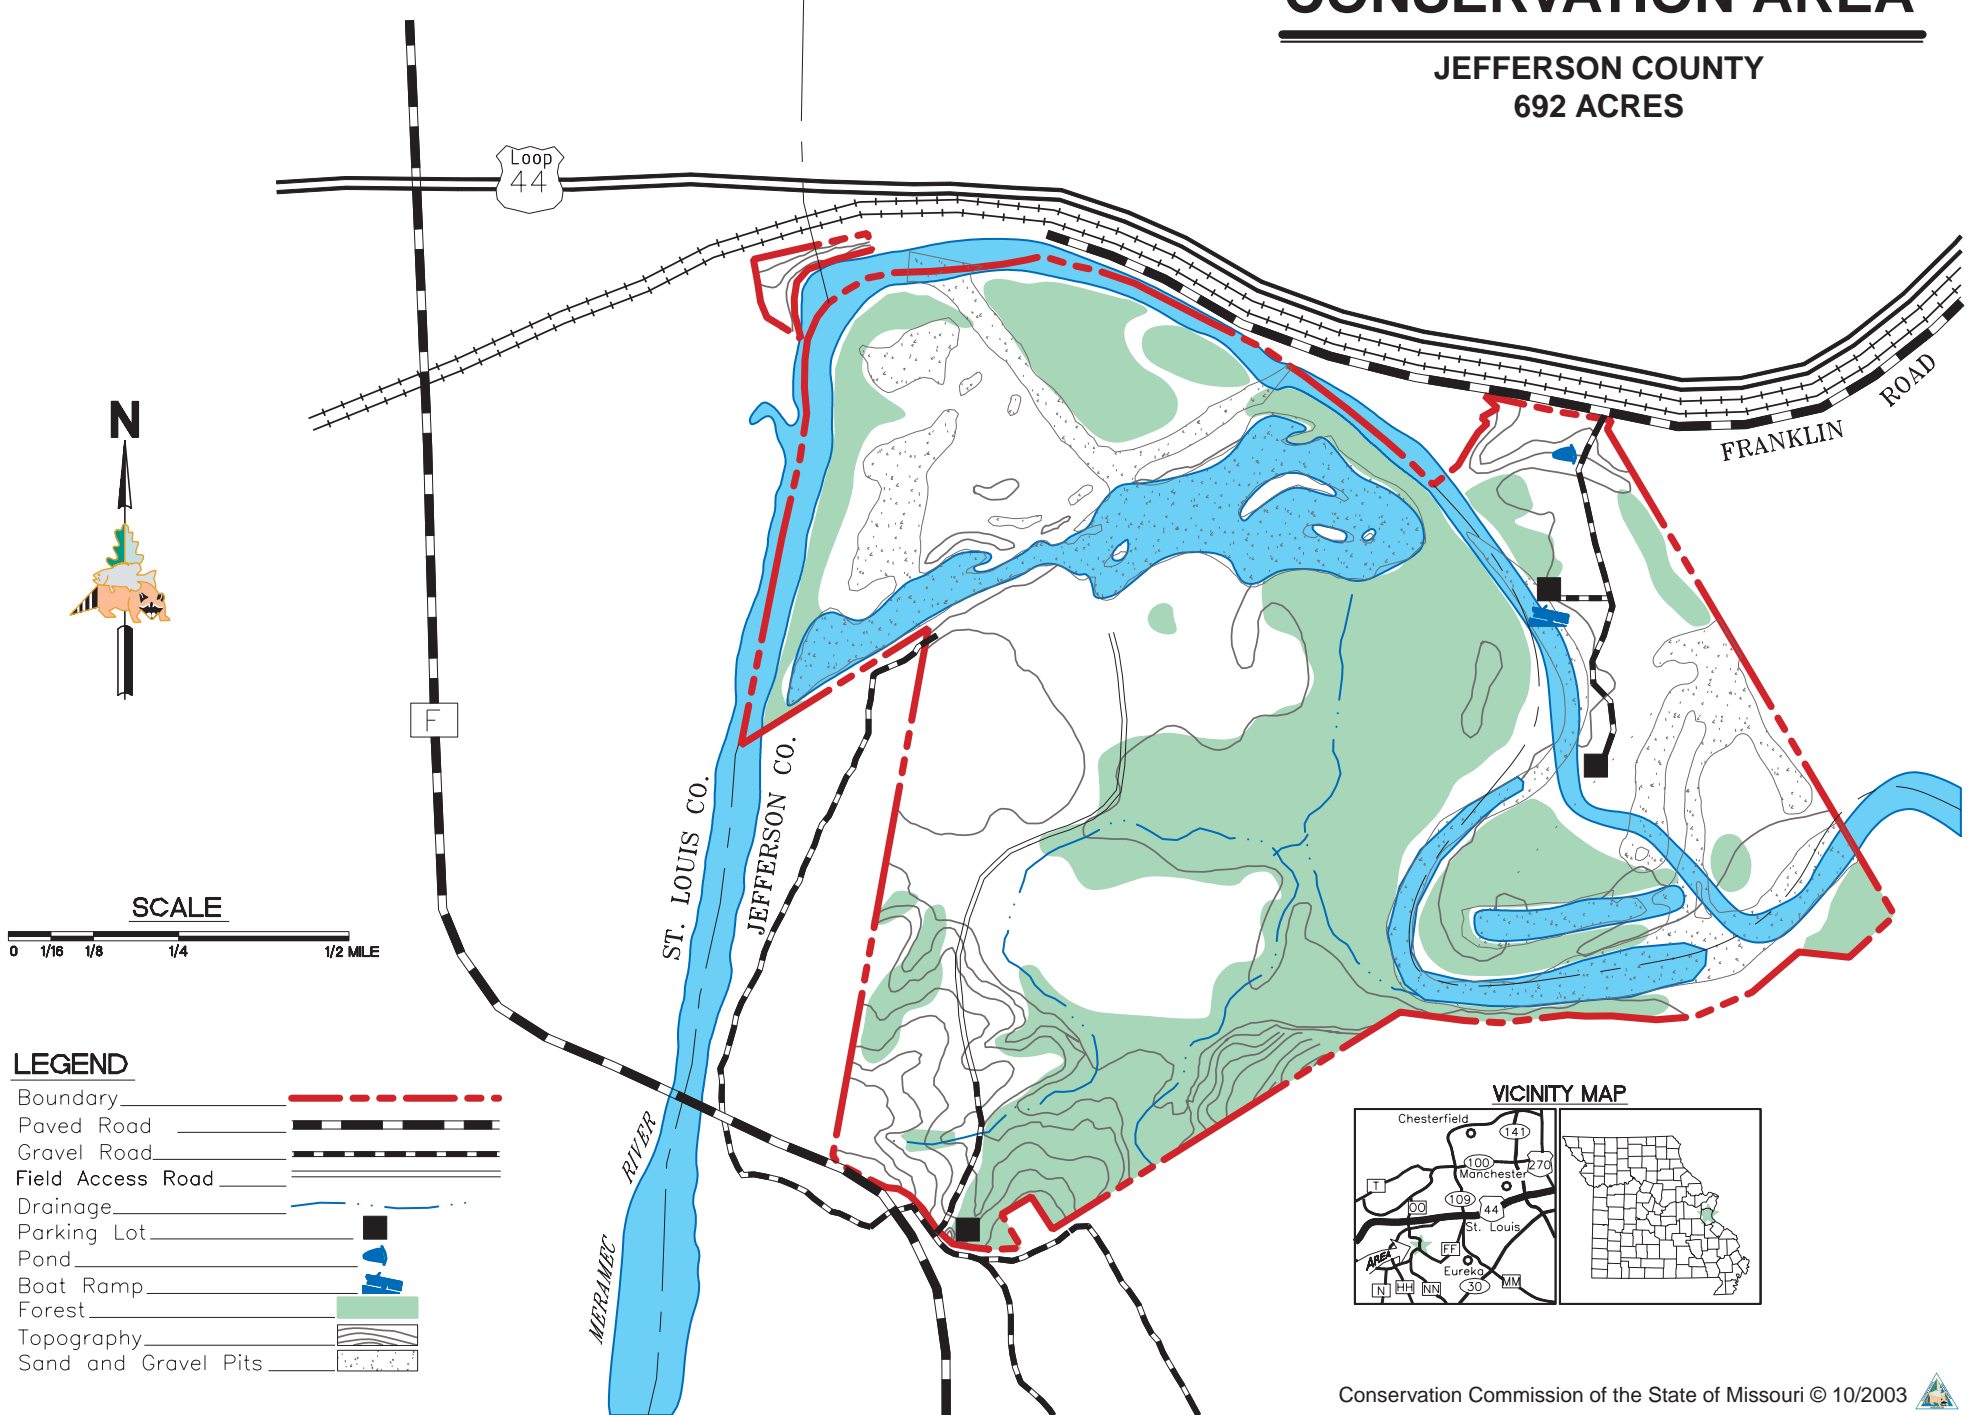

PACIFIC PALISADES CONSERVATION AREA

JEFFERSON COUNTY
692 ACRES

LEGEND

- Boundary
- Paved Road
- Gravel Road
- Field Access Road
- Drainage
- Parking Lot
- Pond
- Boat Ramp
- Forest
- Topography
- Sand and Gravel Pits

VICINITY MAP